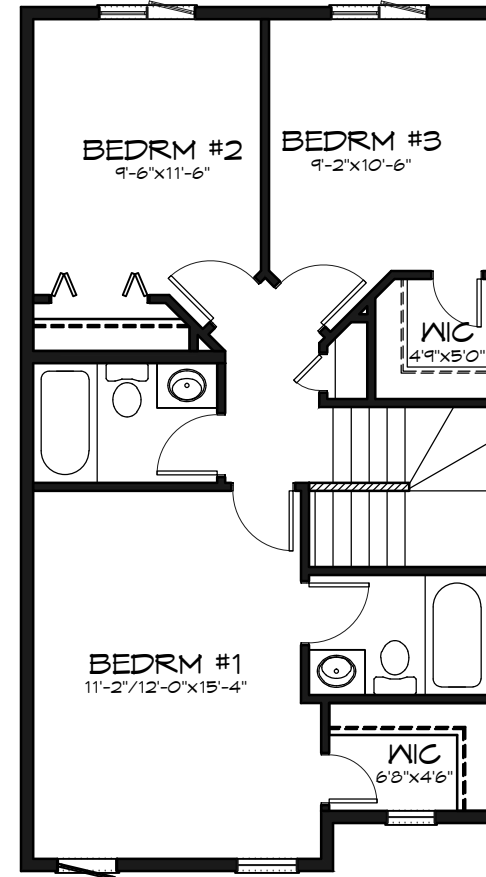

THE SEQUOIA [INSIDE UNIT]

MAIN FLOOR

SECOND FLOOR

MAIN FLOOR = 672 SF
 SECOND FLOOR = 656 SF
 OPEN SPACE = 50 SF
 TOTAL = 1378 SF

ALL ILLUSTRATIONS ARE ARTIST'S CONCEPTION AND MAY VARY. ROOM DIMENSIONS ARE APPROXIMATE. WINDOW AND ROOM SIZES MAY VARY WITH DIFFERENT ELEVATIONS. MONTANA HOMES LTD. RESERVES THE RIGHT TO CHANGE MATERIAL AND SPECIFICATIONS WITHOUT NOTICE. ALL RIGHTS RESERVED INCLUDING THE RIGHTS OF REPRODUCTION IN WHOLE OR IN PART, IN ANY FORM WITHOUT THE PERMISSION OF MONTANA HOMES LTD.