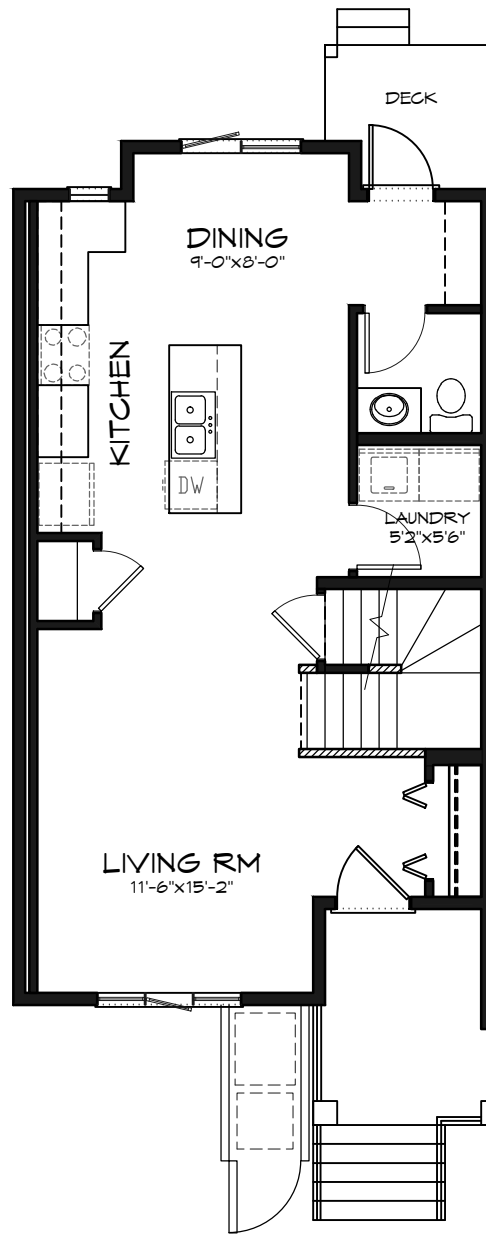

THE SEQUOIA [INSIDE UNIT]

MAIN FLOOR

SECOND FLOOR

MAIN FLOOR = 672 SF
 SECOND FLOOR = 656 SF
 OPEN SPACE = 50 SF
 TOTAL = 1378 SF

ALL ILLUSTRATIONS ARE ARTIST'S CONCEPTION AND MAY VARY. ROOM DIMENSIONS ARE APPROXIMATE. WINDOW AND ROOM SIZES MAY VARY WITH DIFFERENT ELEVATIONS. MONTANA HOMES LTD. RESERVES THE RIGHT TO CHANGE MATERIAL AND SPECIFICATIONS WITHOUT NOTICE. ALL RIGHTS RESERVED INCLUDING THE RIGHTS OF REPRODUCTION IN WHOLE OR IN PART, IN ANY FORM WITHOUT THE PERMISSION OF MONTANA HOMES LTD.