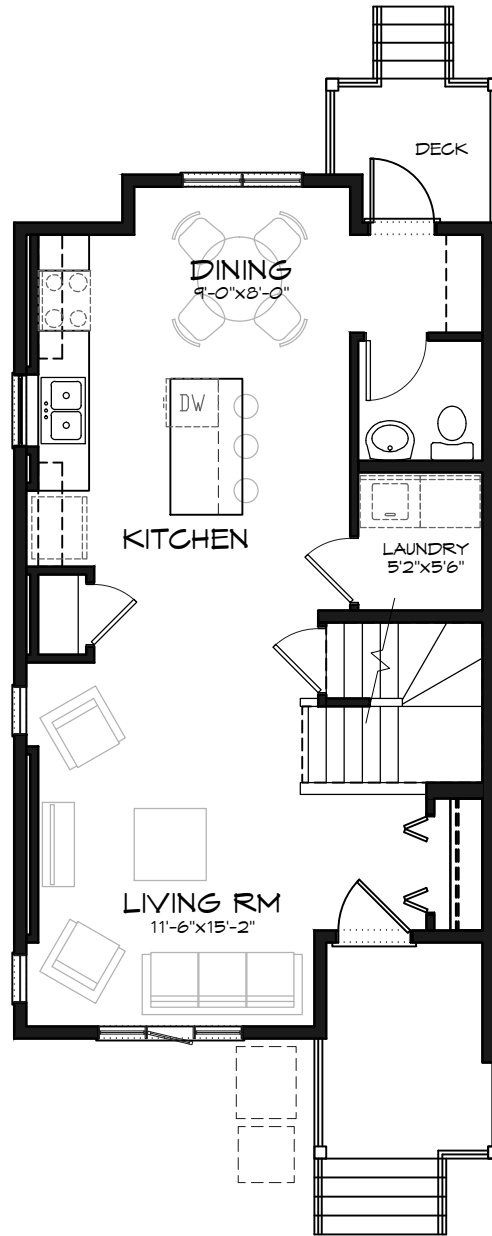

# THE SEQUOIA [ END UNIT ]

MAIN FLOOR

SECOND FLOOR

MAIN FLOOR = 672 SF  
 SECOND FLOOR = 656 SF  
 OPEN SPACE = 50 SF  
**TOTAL = 1378 SF**

ALL ILLUSTRATIONS ARE ARTIST'S CONCEPTION AND MAY VARY. ROOM DIMENSIONS ARE APPROXIMATE.  
 WINDOW AND ROOM SIZES MAY VARY WITH DIFFERENT ELEVATIONS. MONTANA HOMES LTD. RESERVES THE RIGHT  
 TO CHANGE MATERIAL AND SPECIFICATIONS WITHOUT NOTICE. ALL RIGHTS RESERVED INCLUDING THE RIGHTS OF  
 REPRODUCTION IN WHOLE OR IN PART, IN ANY FORM WITHOUT THE PERMISSION OF MONTANA HOMES LTD.