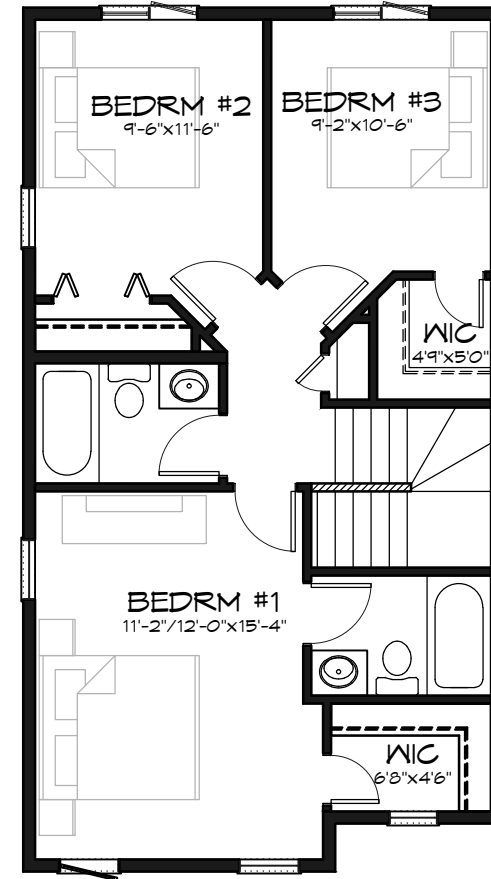

# THE SEQUOIA [ END UNIT ]

MAIN FLOOR

SECOND FLOOR

MAIN FLOOR = 672 SF  
 SECOND FLOOR = 656 SF  
 OPEN SPACE = 50 SF  
**TOTAL = 1378 SF**

ALL ILLUSTRATIONS ARE ARTIST'S CONCEPTION AND MAY VARY. ROOM DIMENSIONS ARE APPROXIMATE.  
 WINDOW AND ROOM SIZES MAY VARY WITH DIFFERENT ELEVATIONS. MONTANA HOMES LTD. RESERVES THE RIGHT  
 TO CHANGE MATERIAL AND SPECIFICATIONS WITHOUT NOTICE. ALL RIGHTS RESERVED INCLUDING THE RIGHTS OF  
 REPRODUCTION IN WHOLE OR IN PART, IN ANY FORM WITHOUT THE PERMISSION OF MONTANA HOMES LTD.